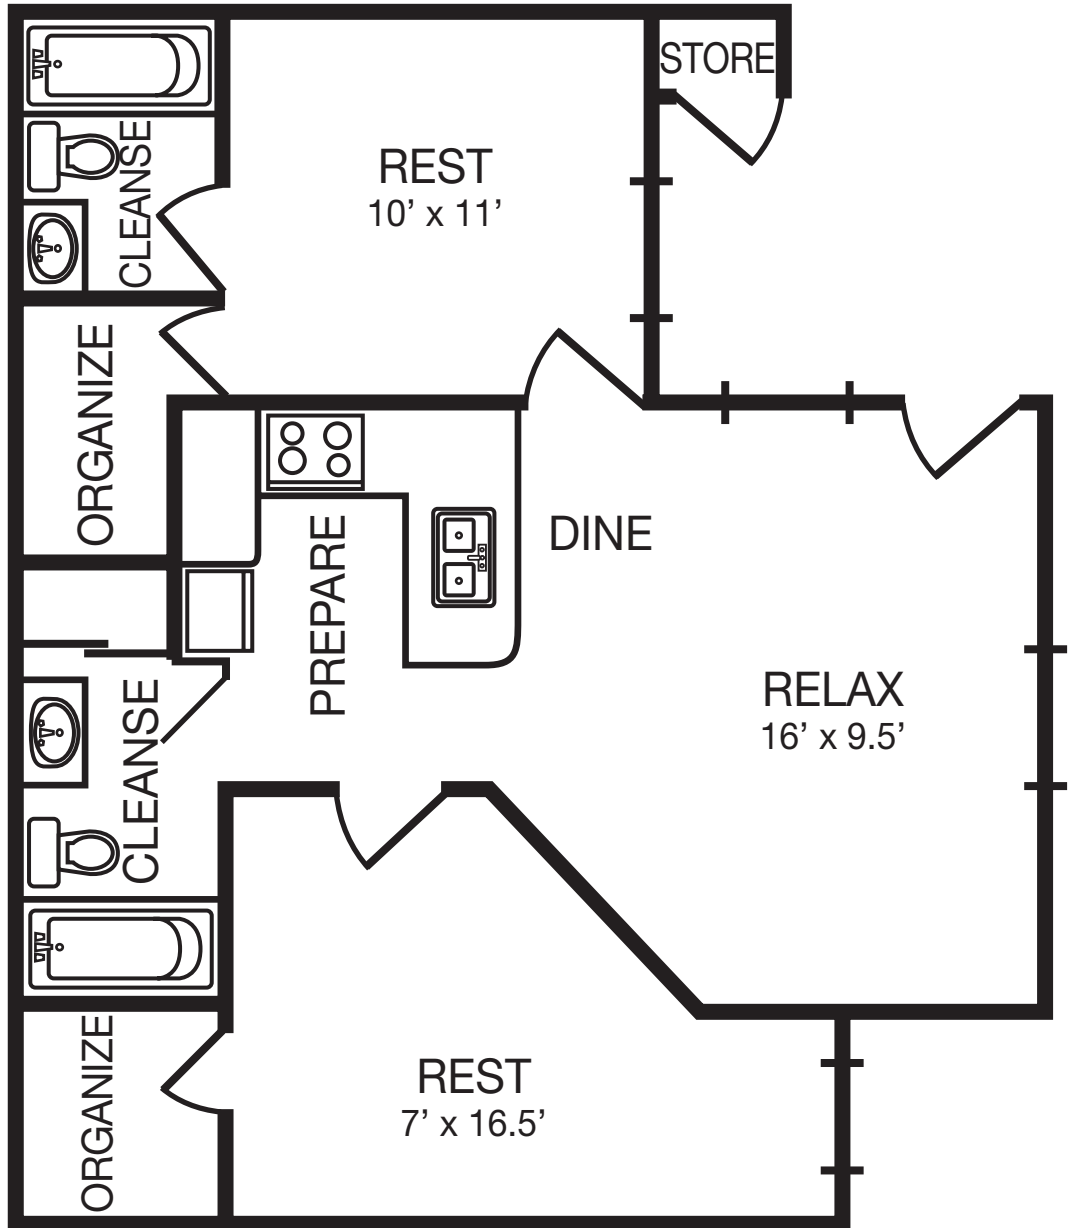

**DORADO
HEIGHTS
APARTMENTS**

11800 Montgomery NE | Albuquerque, NM 87111
P: (505) 293-2520 | F: (505) 332-1849
dorado-apartments.com

B2

2 Bedroom / 2 Bath

800 SQ FT