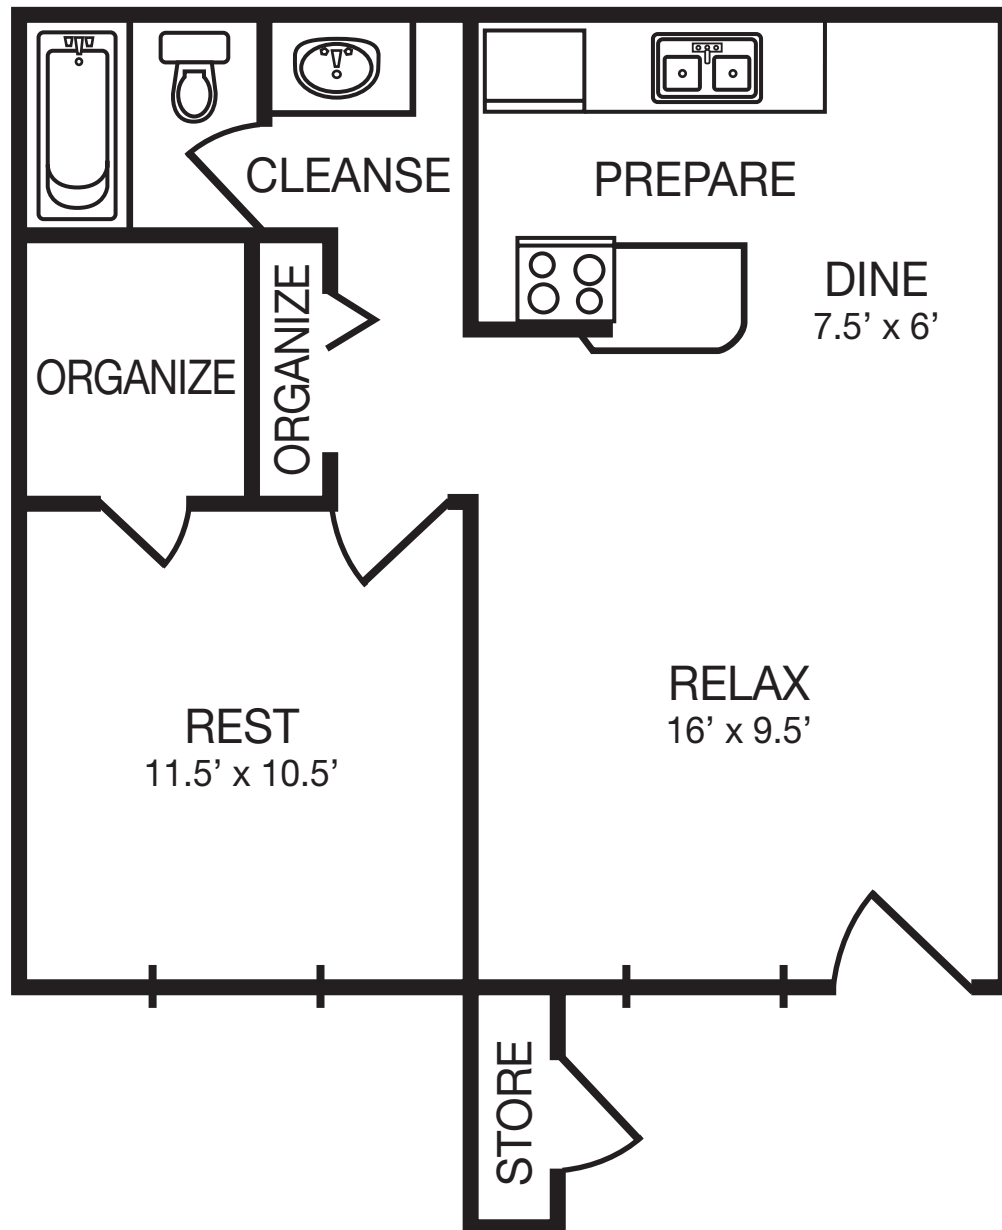

**DORADO
HEIGHTS
APARTMENTS**

11800 Montgomery NE | Albuquerque, NM 87111
P: (505) 293-2520 | F: (505) 332-1849
dorado-apartments.com

A1

1 Bedroom / 1 Bath

600 SQ FT